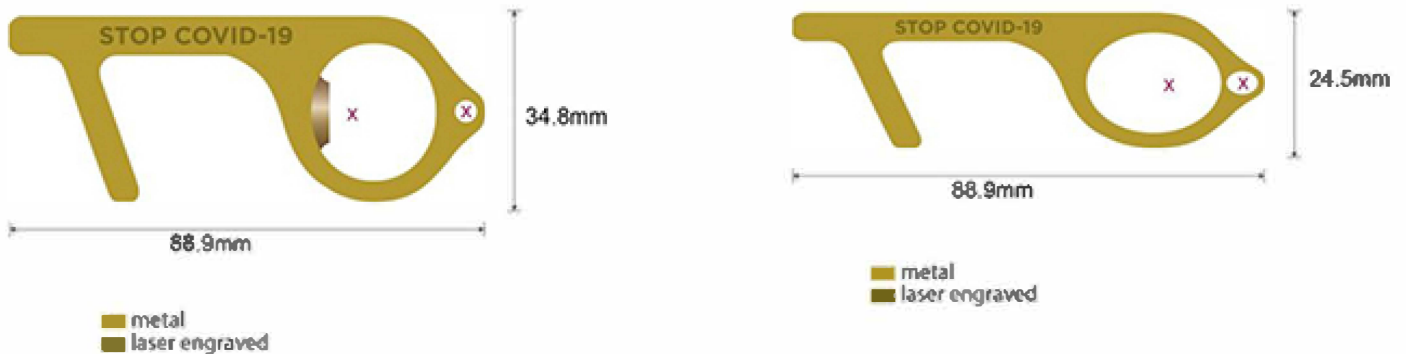

SAFE TOUCH KEY TAGS

Our Safe Touch Key Tag is anti-microbial and can be used to open doors, supermarket freezers and refrigerated cases, as well as push buttons in elevators, credit card machines, ATMs, etc. The optional bottle opener is a unique feature if desired.

		500	1,000	2,500	Set up
Safe Touch Key Tag	KT-AM312	4.49	4.29	4.19	Waived
					(3C)